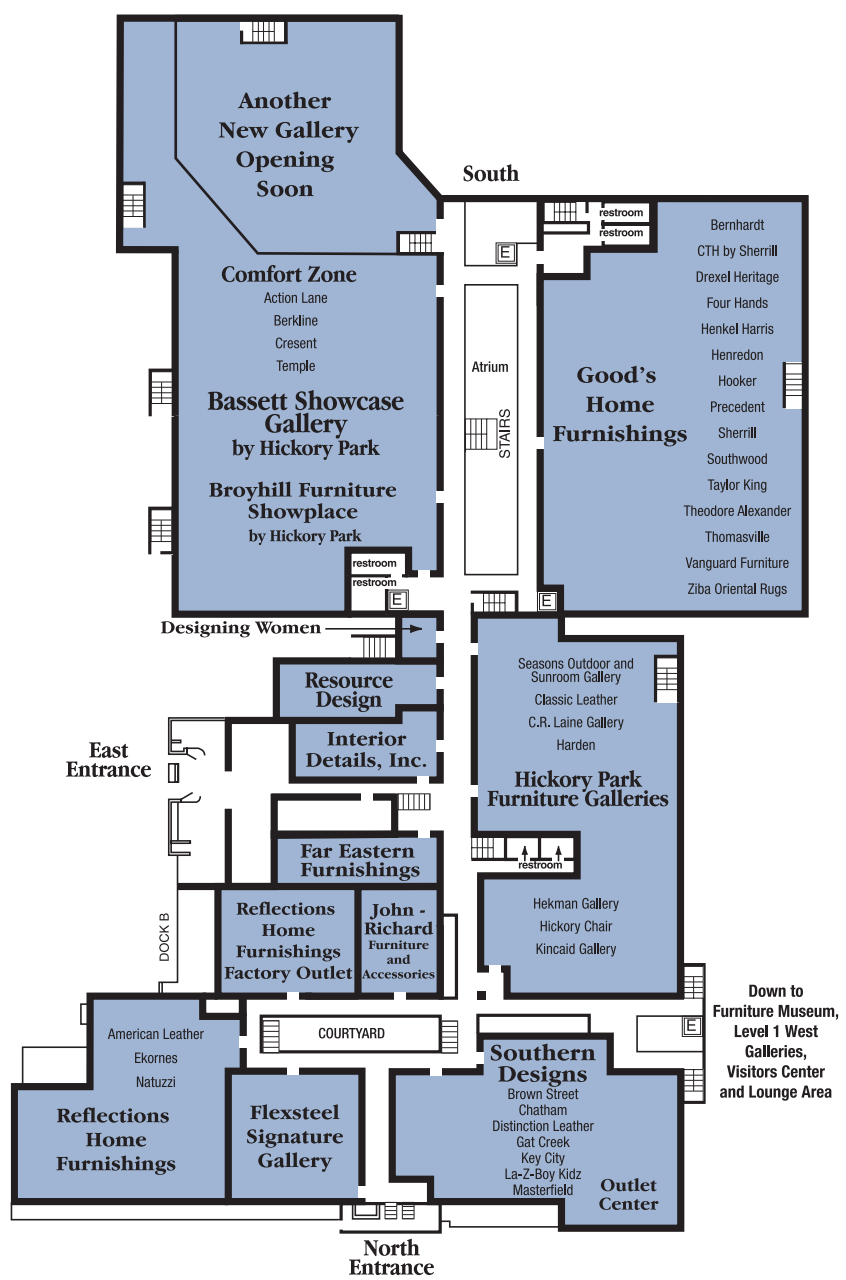

Level 1

Level 2

Level 3

Level 4

Ask about our Shop & Stay packages and special furniture shopper rates at area hotels.

Monday - Saturday, 9am-6pm

800.462.MART  
www.hickoryfurniture.com